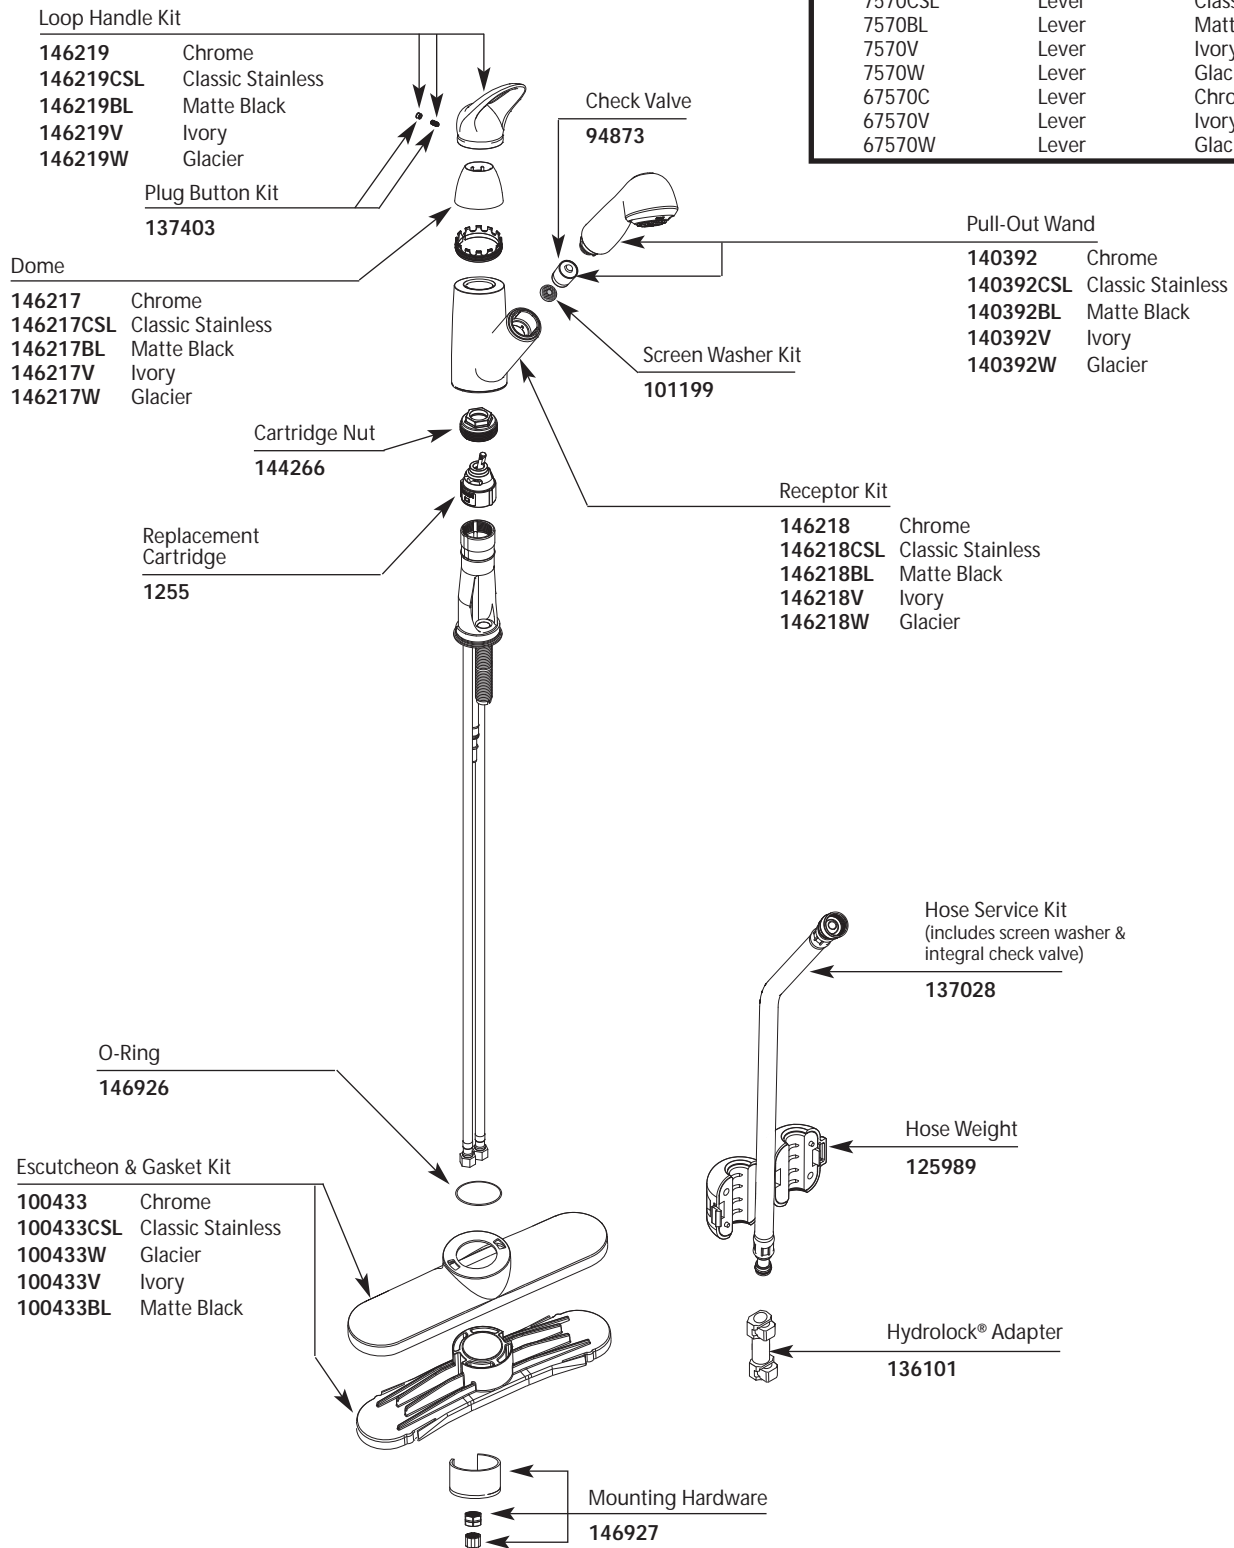

# Illustrated Parts

■ Order by Part Number

*There is more than 1 version of this model.  
Page down to identify the version you have.*

Solara™ Single Control Kitchen Faucet with Pullout Spray		
MODEL	HANDLE	FINISH
7570C	Lever	Chrome
7570CSL	Lever	Classic Stainless
7570BL	Lever	Matte Black
7570V	Lever	Ivory
7570W	Lever	Glacier
67570C	Lever	Chrome
67570V	Lever	Ivory
67570W	Lever	Glacier

**Salora™**  
Single Control Kitchen Faucet with Pullout Spray

<u>MODEL</u>	<u>HANDLE</u>	<u>FINISH</u>
7570C	Loop	Chrome
7570CSL	Loop	Classic Stainless
7570W	Loop	Glacier
7570V	Loop	Ivory
7570BL	Loop	Matte Black
87570V	Loop	Ivory
87570BL	Loop	Matte Black
87570CSL	Loop	Classic Stainless
87570CSD	Loop	Chrome w/soap dispenser
<b>DISCONTINUED SKUS</b>		
7570S	Loop	Sand
7570SL	Loop	Stainless
87570C	Loop	Chrome
87570W	Loop	Glacier
87570S	Loop	Sand
87570SL	Loop	Stainless

Hydrolock® adapter  
**114306**

Hose Service Kit  
(Includes screen washer & integral check valve)

**100613**  
(For models sold after August 1, 2003)